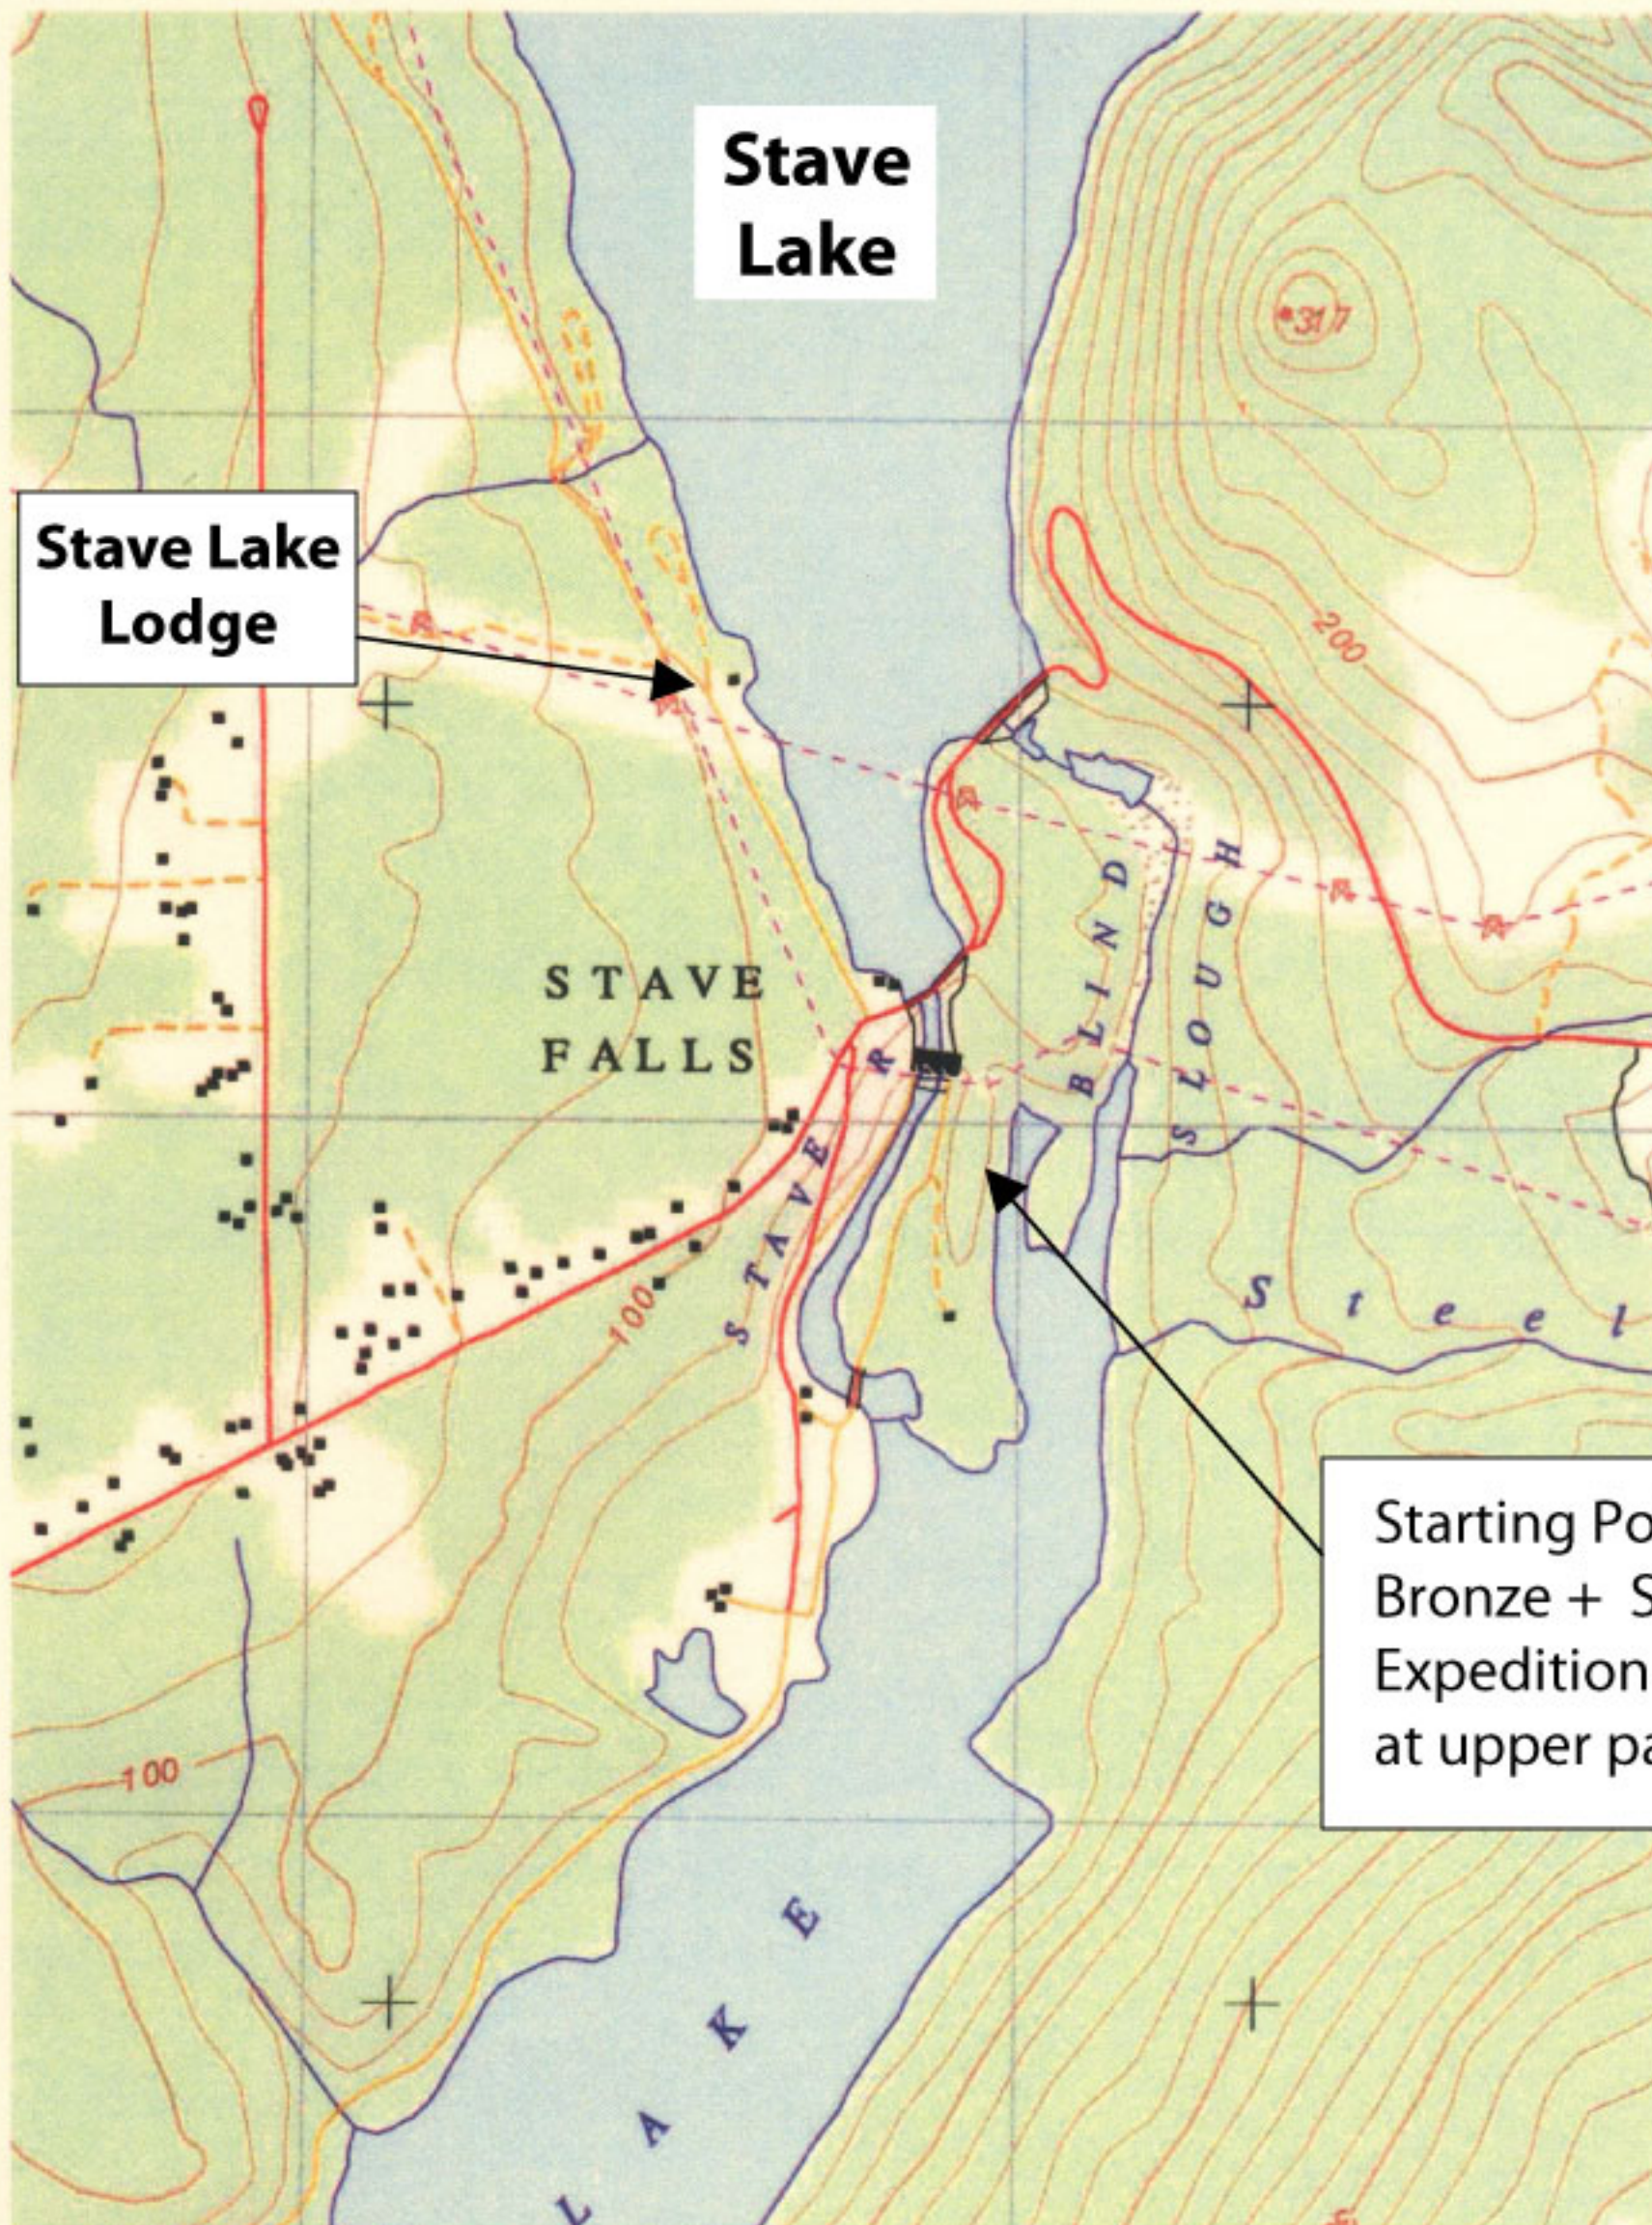

RCD Youth Group
Duke of Edinbrugh's Award Expedition
May 21 - 24, 2010

The 2010 Expedition
extended to all 3 levels of
the award challenge on the
following dates:
Gold: May 21 - 24
Silver: May 22 - 24
Bronze: May 22 - 23

Starting Point for
Bronze + Silver
Expedition - May 22
at upper parking lot